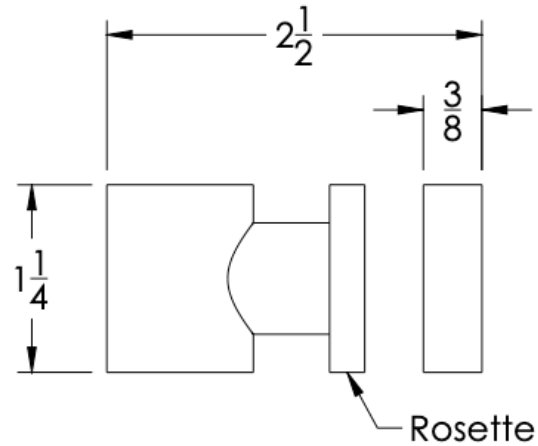

neelnox

LET
THERE
BE **DESIGN.**

FEATURES

- Premium 304 Grade Stainless Steel
- Solid Mount Construction
- Concealed Installation Hardware
- Solid End Cap provided for side opposite to the door for a seamless look

Single Knob shown
with a Medium Rosette

Medium Rosette
(Dia 1 1/4")

Large Rosette
(Dia 1 1/2")

COLLECTION ELOQUENCE

SINGLE KNOB

Model	Product	Finishes Available
ELO-KNS <u>XX-XX</u>	Single Knob	Multiple finishes available. Over 23 finishes to choose from.

No Rosette	Medium Rosette (Dia 1 1/4")	Large Rosette (Dia 1 1/2")
ELO-KNS-NR	ELO-KNS-MR	ELO-KNS-LR

FRONT

SIDE

TOP

 Medium Rosette
(Dia 1 1/4")

 Large Rosette
(Dia 1 1/2")

Installation Notes: Diameter of glass hole for installation is as follows:

- For Medium Rosette(-MR) and Large Rosette (-LR) the hole diameter is 1/2"
- For No Rosette (-NR) the hole diameter is 5/16"

Standard hardware supplied can accommodate glass thicknesses 1/4" to 1/2". Please contact us for custom hardware in case glass thickness exceeds 1/2".