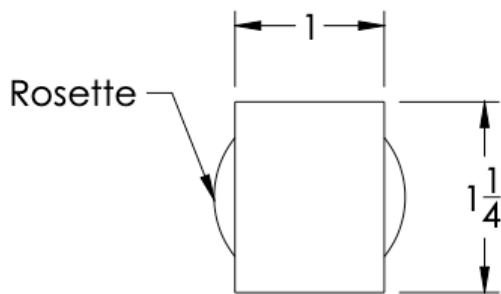

neelnox

LET
THERE
BE **DESIGN.**

FEATURES

- Premium 304 Grade Stainless Steel
- Solid Mount Construction
- Concealed Installation Hardware
- Solid End Cap provided for side opposite to the door for a seamless look

Single Knob shown
with a Medium Rosette

Medium Rosette
(Dia 1 1/4")

Large Rosette
(Dia 1 1/2")

COLLECTION ELOQUENCE

SINGLE KNOB

Model	Product	Finishes Available
ELO-KNS <u>XX-XX</u>	Single Knob	Multiple finishes available. Over 23 finishes to choose from.

No Rosette	Medium Rosette (Dia 1 1/4")	Large Rosette (Dia 1 1/2")
ELO-KNS-NR	ELO-KNS-MR	ELO-KNS-LR

FRONT

SIDE

TOP

 Medium Rosette
(Dia 1 1/4")

 Large Rosette
(Dia 1 1/2")

Installation Notes: Diameter of glass hole for installation is as follows:

- For Medium Rosette(-MR) and Large Rosette (-LR) the hole diameter is 1/2"
- For No Rosette (-NR) the hole diameter is 5/16"

Standard hardware supplied can accommodate glass thicknesses 1/4" to 1/2". Please contact us for custom hardware in case glass thickness exceeds 1/2".