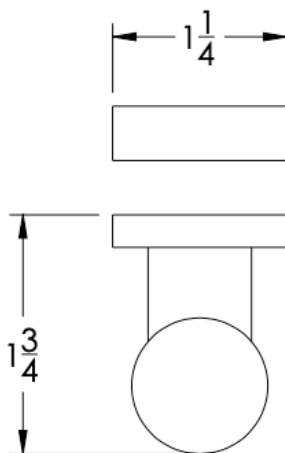

No Rosette	Medium Rosette (Dia 1 1/4")	Large Rosette (Dia 1 1/2")
ELO-KNS-NR	ELO-KNS-MR	ELO-KNS-LR

FRONT

SIDE

TOP

 Medium Rosette
(Dia 1 1/4")

 Large Rosette
(Dia 1 1/2")

Installation Notes: Diameter of glass hole for installation is as follows:

- For Medium Rosette(-MR) and Large Rosette (-LR) the hole diameter is 1/2"
- For No Rosette (-NR) the hole diameter is 5/16"

Standard hardware supplied can accommodate glass thicknesses 1/4" to 1/2". Please contact us for custom hardware in case glass thickness exceeds 1/2".

Dimensions in inches

NOTE: Dimensions subject to change without notice.